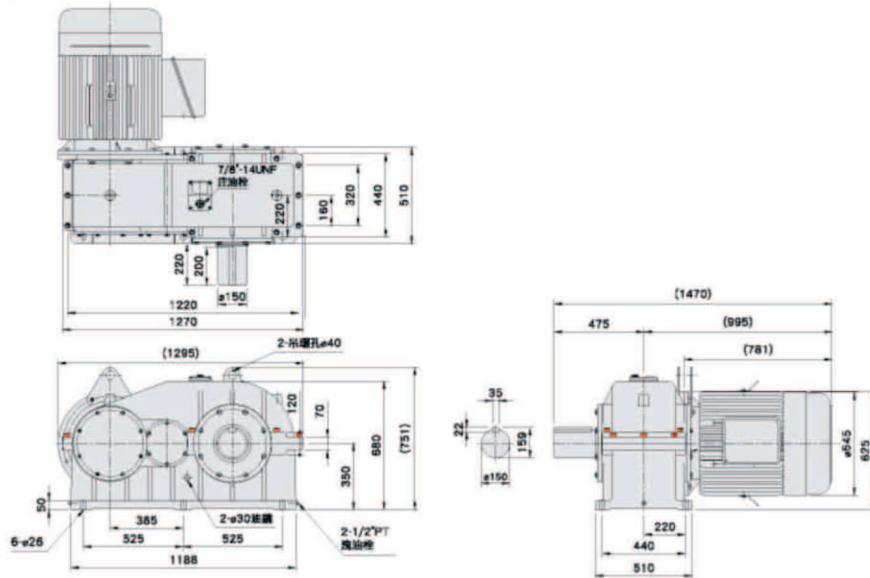

# GEARBOX SERIES

■ MODEL : BGT  
(RATIO) : 1/5 ~ 1/30

■ MODEL : 125HP

■ MODEL : 150HP